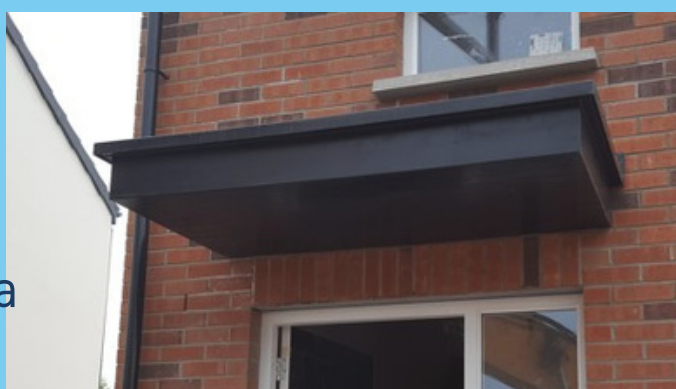

FLAT CANOPIES

DUNLOP CANOPY

1000mm - 6000mm
Suits a single or double door
Gallow Brackets are optional extra